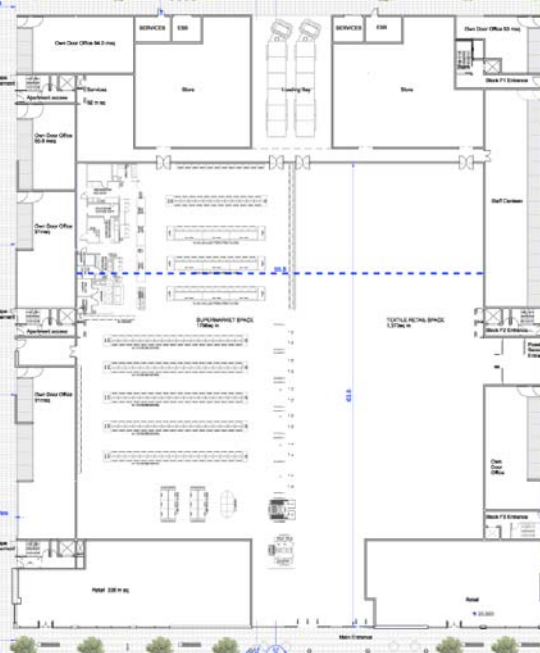

New Street

Player Square

St Catherine's A

South Circular Road

RETAIL 6
196 sq m

RETAIL 3
304 sq m

RETAIL 7
308 sq m

RETAIL 8
301 sq m